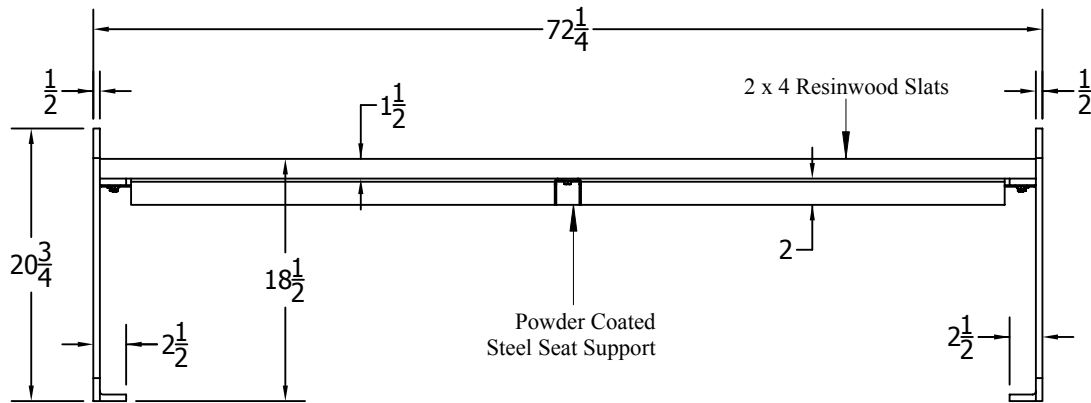

TOP VIEW

3D ISOMETRIC VIEW

FRONT VIEW

SIDE VIEW

INSERT COLOR CODE IN PRODUCT NUMBER  
CEDAR= CED, GRAY= GRA, GREEN= GRE,  
REDWOOD= RDW

INSERT FRAME COLOR CODE IN PRODUCT NUMBER  
SILVER FRAME=5F

EXAMPLE: 6 FT. GRAY PLAZA BACKLESS BENCH WITH  
SILVER FRAME= PB 6GRASFP LZBAC