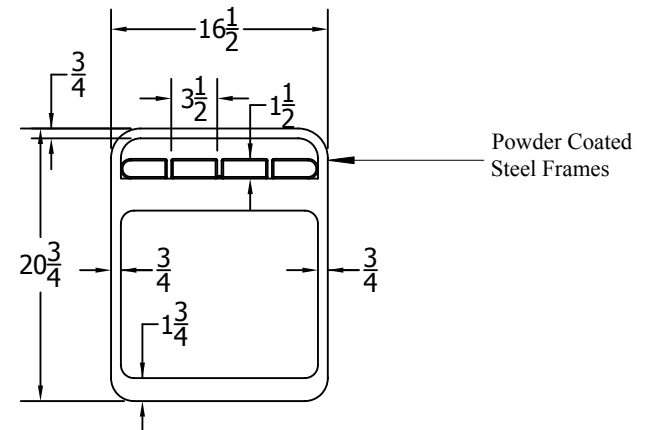

TOP VIEW

3D ISOMETRIC VIEW

FRONT VIEW

SIDE VIEW

INSERT COLOR CODE IN PRODUCT NUMBER  
CEDAR= CED, GRAY= GRA, GREEN= GRE,  
REDWOOD= RDW

INSERT FRAME COLOR CODE IN PRODUCT NUMBER  
SILVER FRAME=5F

EXAMPLE: 6 FT. GRAY PLAZA BACKLESS BENCH WITH  
SILVER FRAME= PB 6GRASFP LZBAC